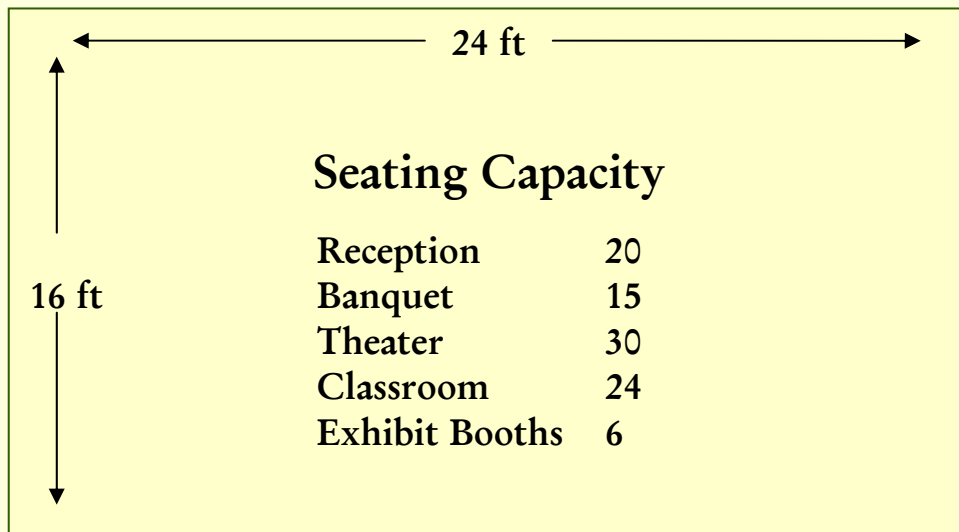

HAWTHORN HOTEL & SUITES

at The Governor Dinwiddie

The Governor Room

1900 Sq Ft

The Palm Room

345 Sq Ft

For Information On Meeting / Banquet Facilities
Contact Sales & Catering @ 757-392-1330