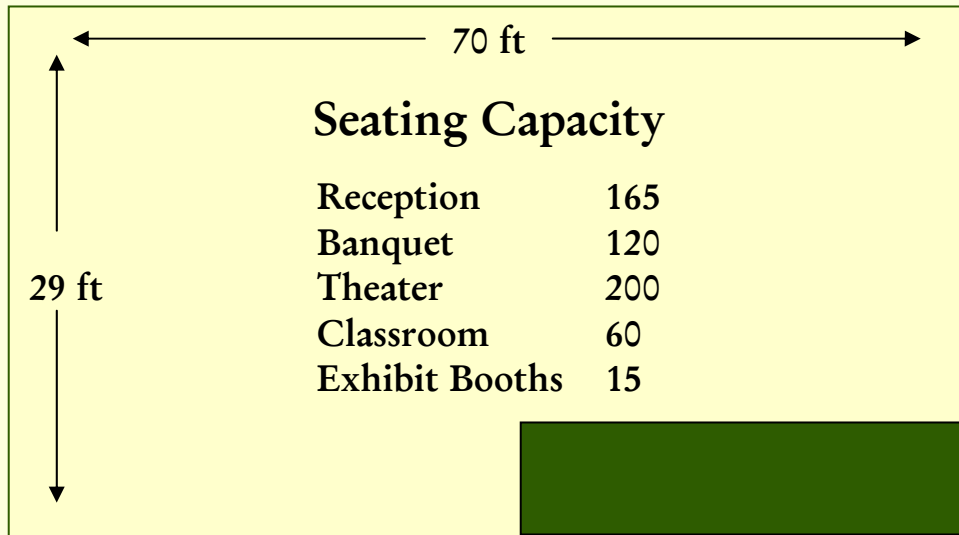

HAWTHORN HOTEL & SUITES

at The Governor Dinwiddie

The Governor Room

1900 Sq Ft

The Palm Room

345 Sq Ft

For Information On Meeting / Banquet Facilities
Contact Sales & Catering @ 757-392-1330